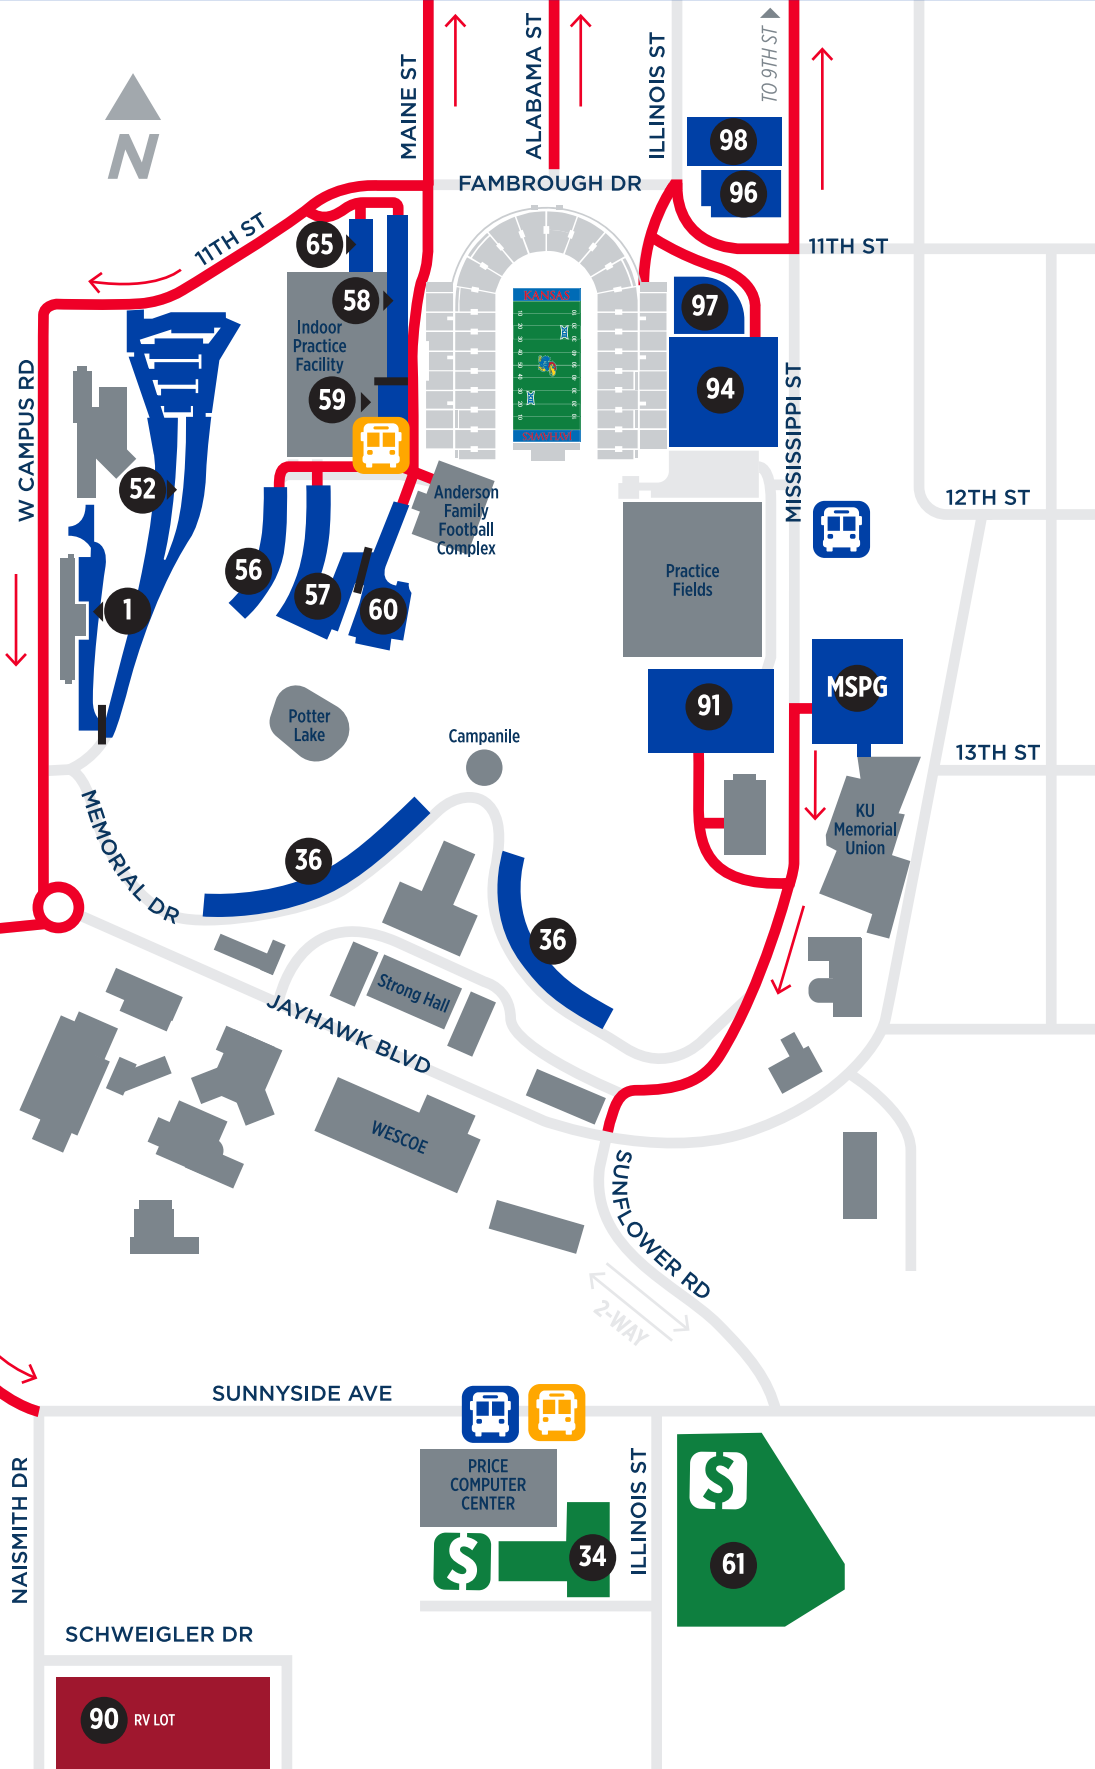

# GAMEDAY TAILGATING MAP

- # Permit Lots
- \$ Cash Lot
- ↗ Post-Game 1-Way Traffic
- 🚌 Shuttle Bus Stop
- 🚐 Para-Transit Shuttle Bus Stop

15TH STREET

IRVING HILL

ALLEN  
FIELDHOUSE

SUNNYSIDE AVE

ILLINOIS ST

SCHWEIGLER DR

90 RV LOT